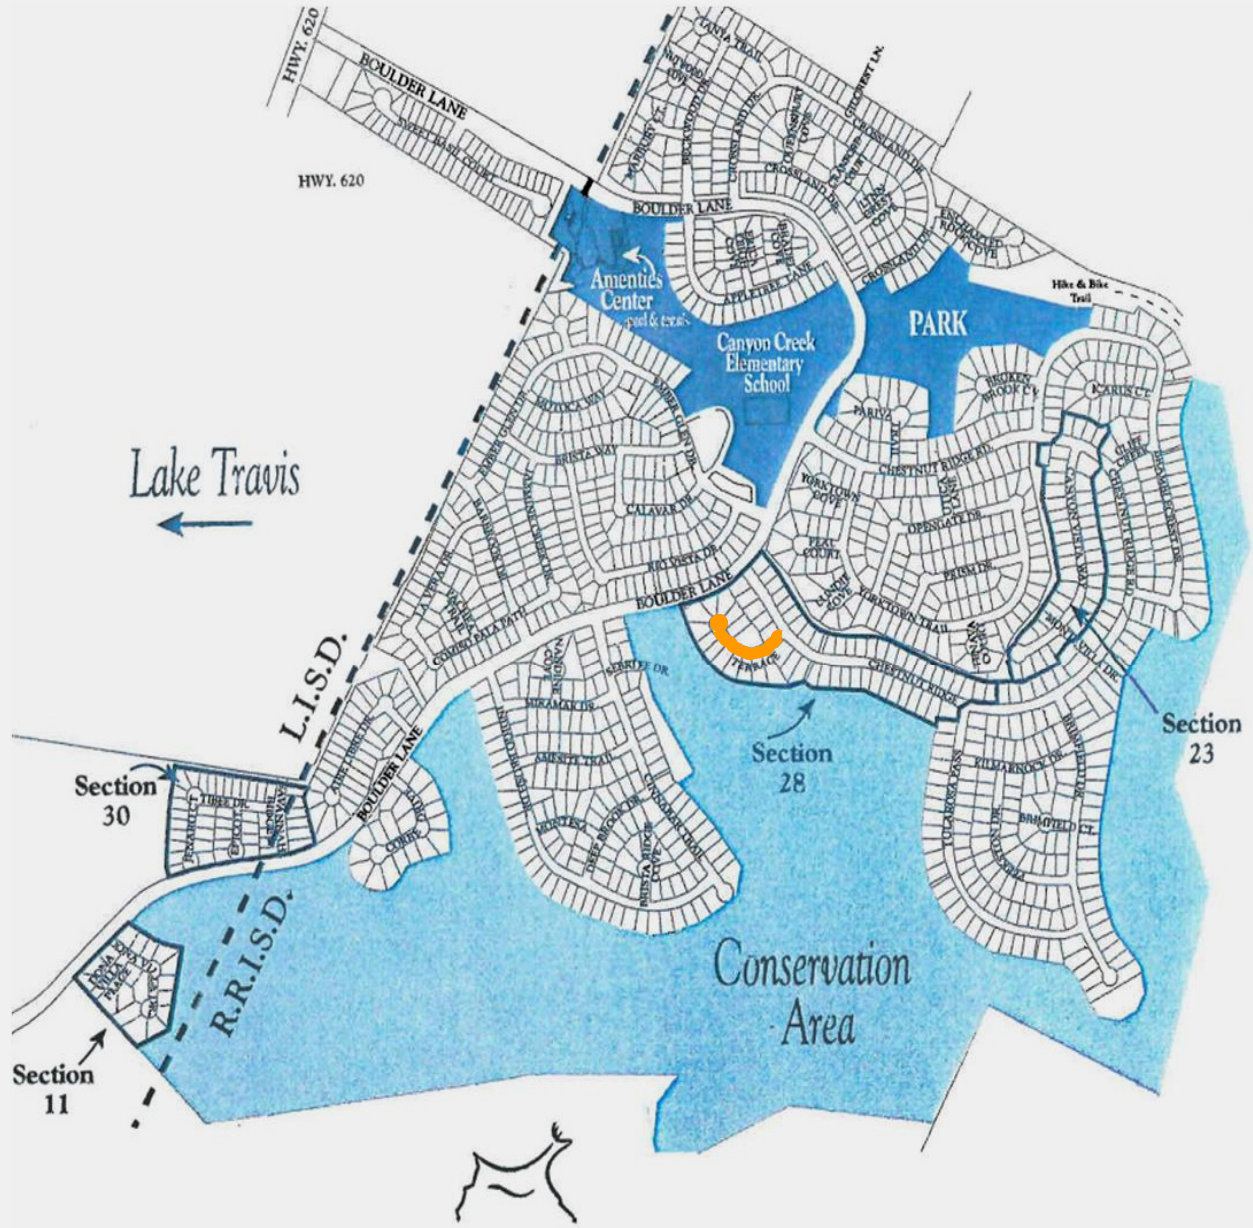

# 10021 DARK STAR TERRACE

## Neighborhood Map

CANYON CREEK

512-346-1799  
dillard@reloaustin.com  
www.ReloAustin.com  
www.canyoncreeknews.com  
www.activerain.com/blogs/doriedillard

**DORIE DILLARD** GRI CRS ABR